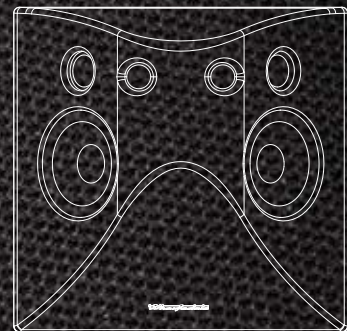

Wharfedale

Wharfedale

IAG House, Sovereign Court, Ermine Business Park, Huntingdon, Cambs, PE29 6XU, UK
Tel: +44(0)1480 447700 Fax: +44(0)1480 431767 <http://www.wharfedale.co.uk>
IAG reserves the right to alter the design and specifications without notice. All rights reserved @ IAG Group Ltd.
Wharfedale is a member of the International Audio Group. CODE: WH11-LL0002