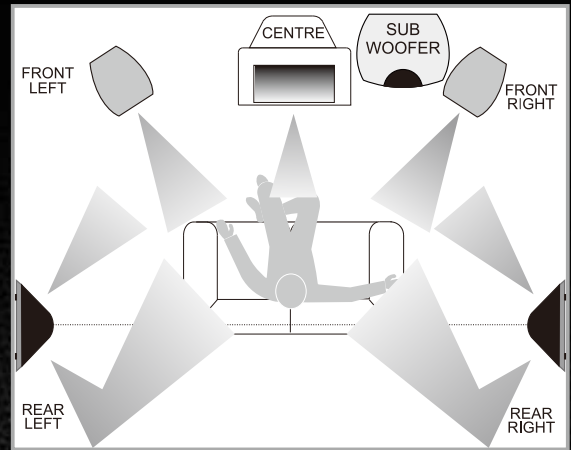

System with Side WH-DFS Surrounds

Tonal matching of a Home Cinema is achieved by using the KEVLAR cones with KEVLAR or carbon based front speakers, whilst the polypropylene version is more appropriate for other cone materials such as paper/pulp based cones, or indeed, other polypropylene based models.

Specifications

Format	Surround
Bass Drive	2 x 100mm
Tweeter Dome	25mm
Power Handling	15-200W
Impedance	6 Ohms
A/V Shielded	No
Sensitivity (2.83V @ 1m)	86dB
Frequency Response (+3dB)	70-24kHz
HF Limit (-10dB)	44kHz
Crossover Frequency	3.5kHz
System Frequency	80Hz
Dimensions (HxWxD)	280x290x132 mm