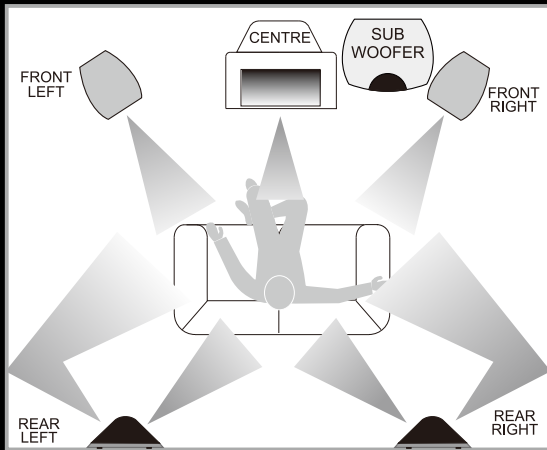

DFS stands for 'Diffuse Field Surround, an ideal for the reproduction of rear surround effects in a 'Home Cinema' or multi-channel music system.

The WH-DFS is a bipolar speaker specifically designed and engineered for rear wall mounting. It produces both ambient and direct sound for accurate stereo rear effects. A good rear sound field requires both ambient sound and pinpoint stereo imaging. With the Wharfedale DFS speaker you can recreate a convincing and realistic rear sound field using a single pair of speakers.

The profiled baffle provides exceptional dispersion characteristics for an open and revealing sound while the extruded triangular cross-section is essential for the acoustic nature of rear sound field.

System with Mounted WH-DFS Surrounds

System with Side WH-DFS Surrounds

Tonal matching of a Home Cinema is achieved by using the KEVLAR cones with KEVLAR or carbon based front speakers, whilst the polypropylene version is more appropriate for other cone materials such as paper/pulp based cones, or indeed, other polypropylene based models.